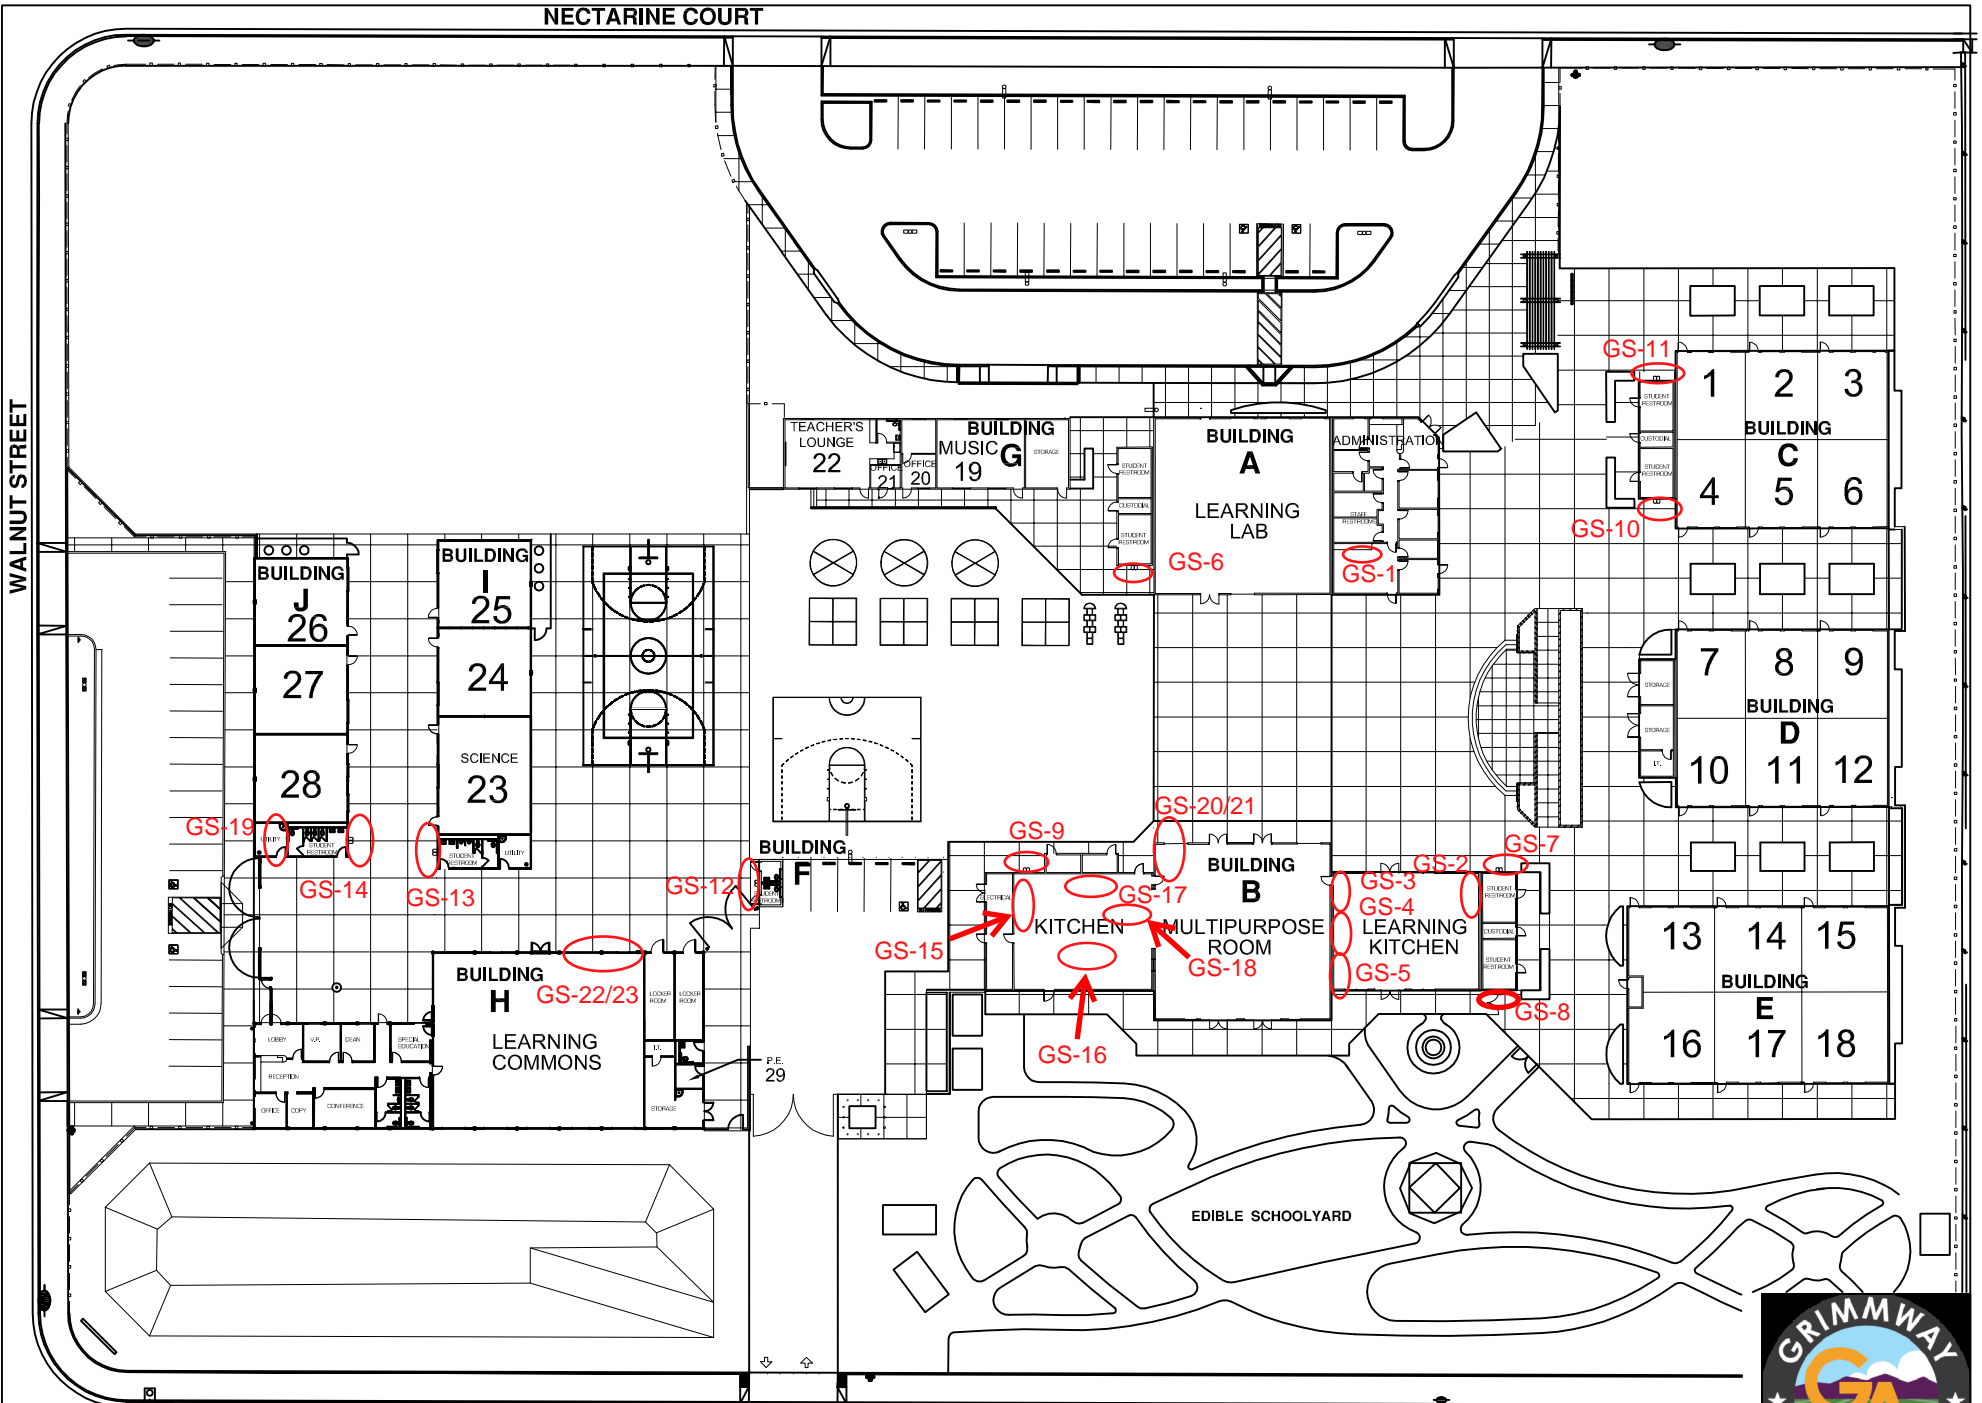

NECTARINE COURT

WALNUT STREET

GRAPEVINE DRIVE

# GRIMMWAY ACADEMY ROOM IDENTIFICATION PLAN

901 NECTARINE COURT  
ARVIN, CA. 93203