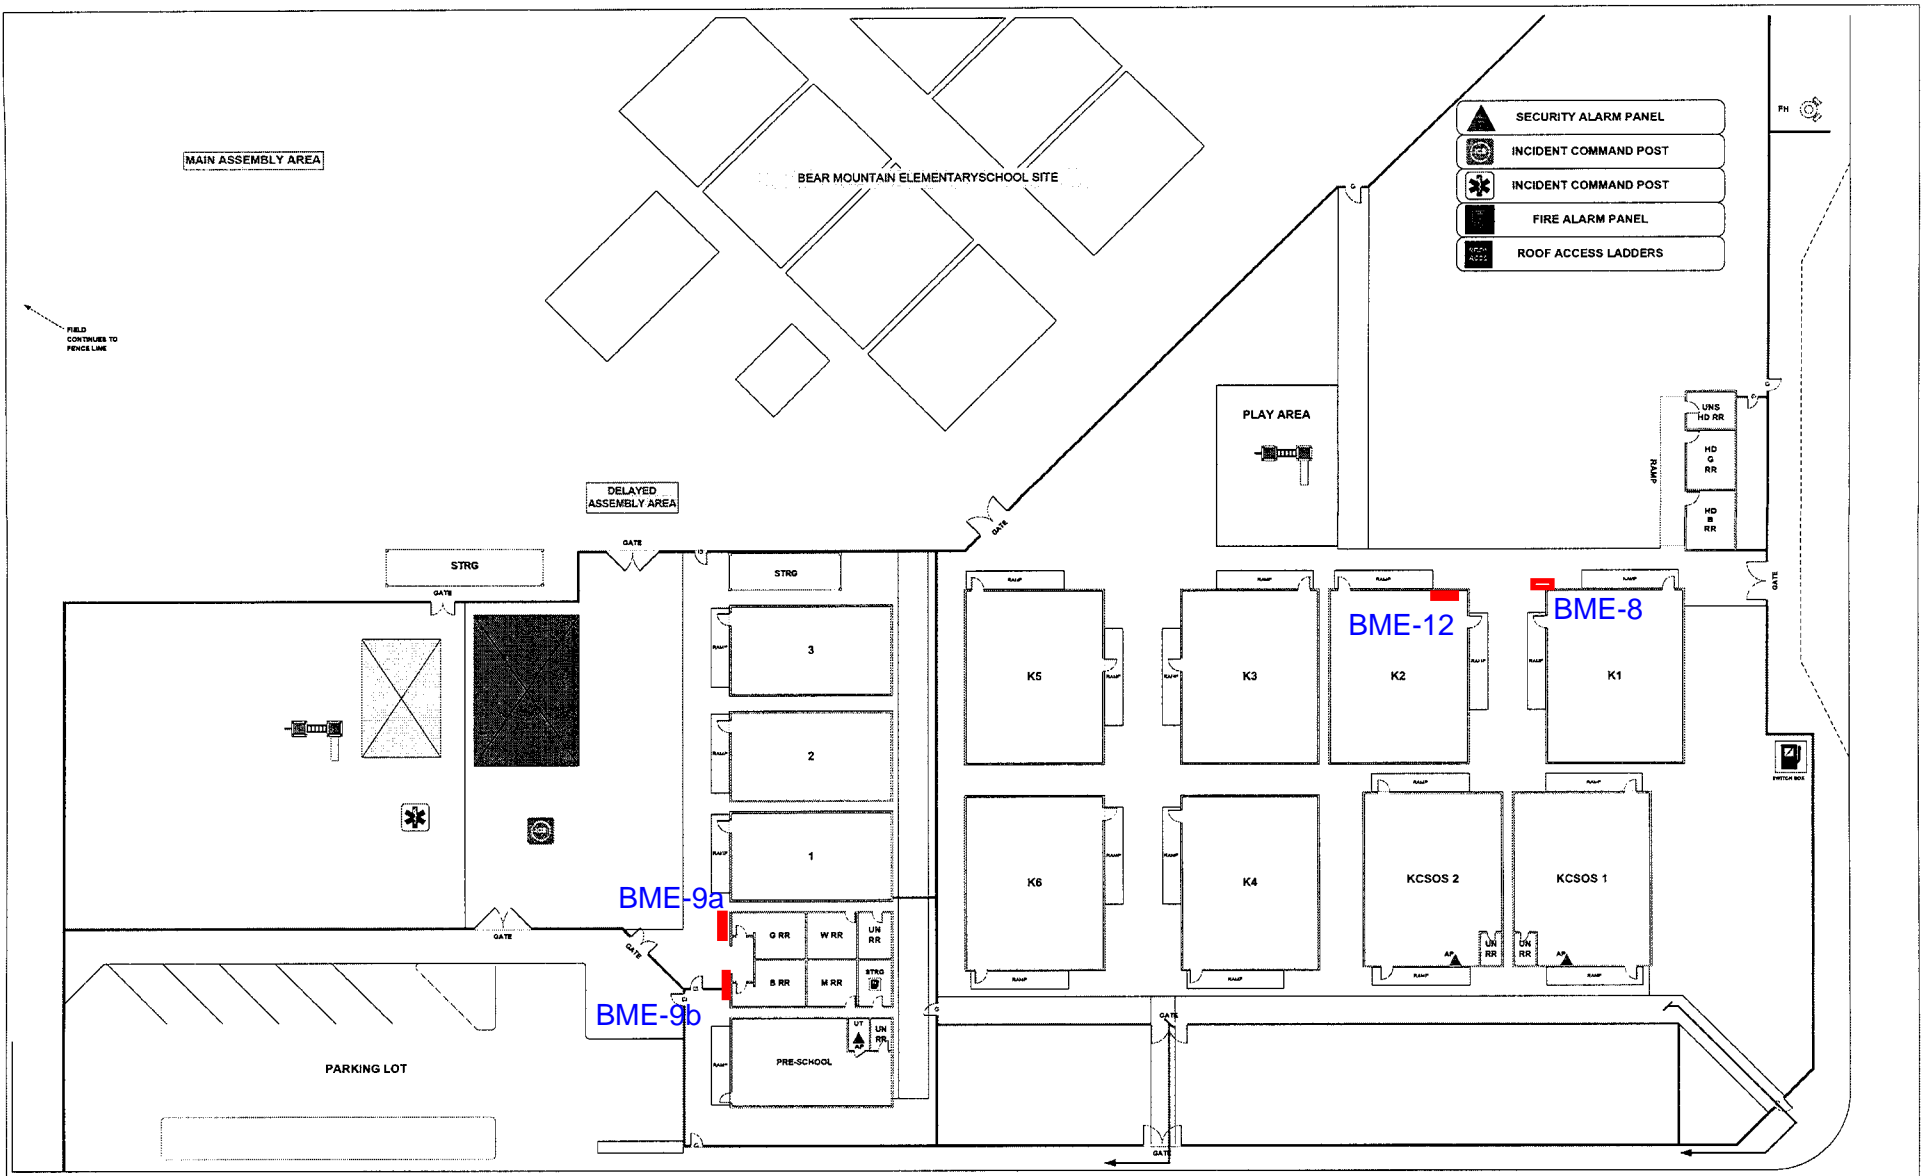

-  SECURITY ALARM PANEL
-  INCIDENT COMMAND POST
-  INCIDENT COMMAND POST
-  FIRE ALARM PANEL
-  ROOF ACCESS LADDERS

BEAR MOUNTAIN ELEMENTARY SCHOOL
EMERGENCY SITE MAP

2012
 ARVIN SCHOOL DISTRICT

 ELECTRICAL	 WATER SHUT OFF	 GAS SHUT OFF	 ALARM PANEL	 MAIN ROUTE	
 FIRE HYDRANT	 CHEMICALS	 ELEVATOR	 REST ROOM	 FIRE LANE	

--- ALTERNATE ROUTE ---

BEAR MOUNTAIN ELEMENTARY SCHOOL /PRE SCHOOL
EMERGENCY SITE MAP

2012
 ARVIN SCHOOL DISTRICT

ELECTRICAL	WATER SHUT OFF	GAS SHUT OFF	ALARM PANEL	MAIN ROUTE	
FIRE HYDRANT	CHEMICALS	ELEVATOR	REST ROOM	FIRE LANE	
			ALTERNATE ROUTE		