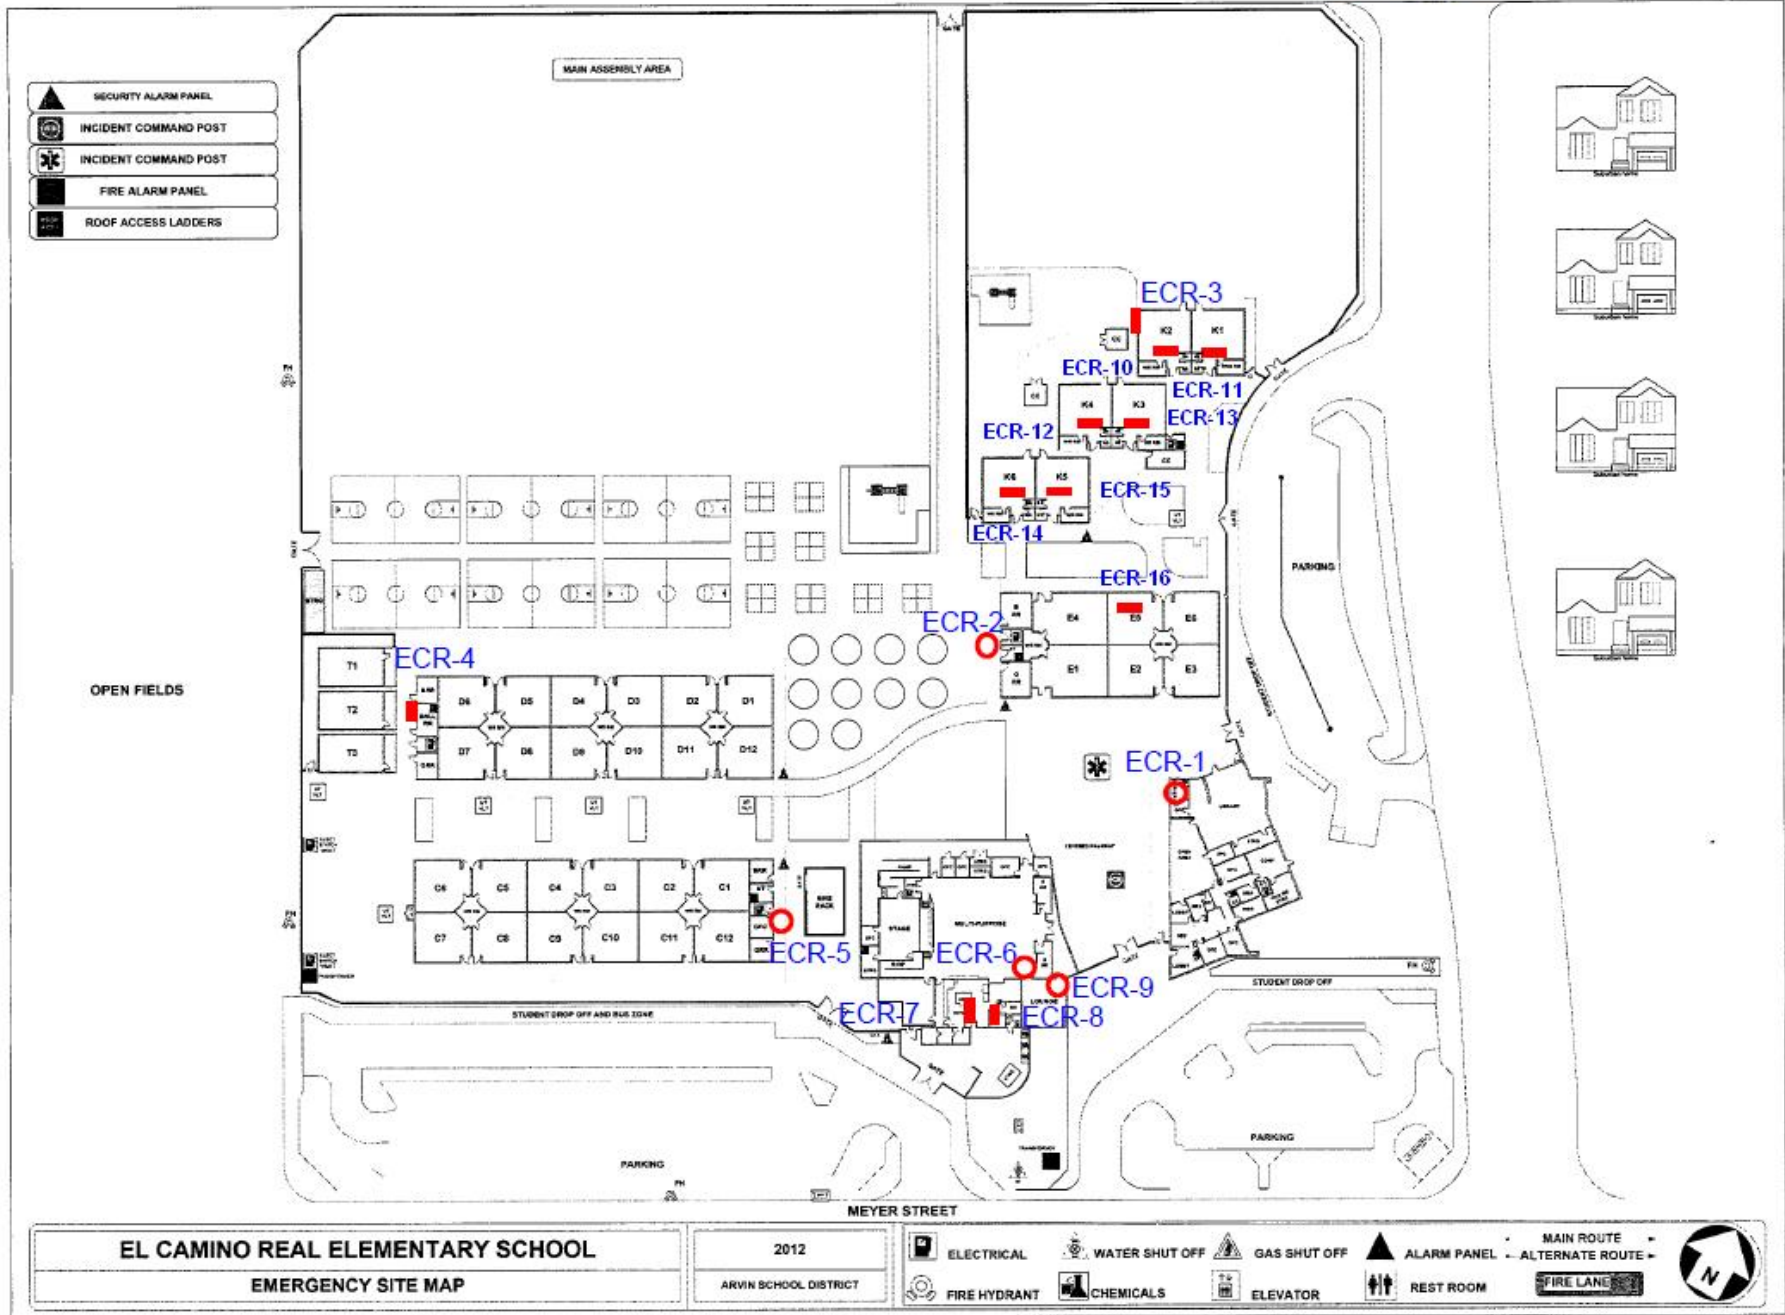

○ = Nueva estación de agua y filtro

■ = Filtro Sólo

EL CAMINO REAL ELEMENTARY SCHOOL

EMERGENCY SITE MAP

2012

ARVIN SCHOOL DISTRICT

ELECTRICAL	WATER SHUT OFF	GAS SHUT OFF	ALARM PANEL	MAIN ROUTE
FIRE HYDRANT	CHEMICALS	ELEVATOR	REST ROOM	ALTERNATE ROUTE
				FIRE LANE